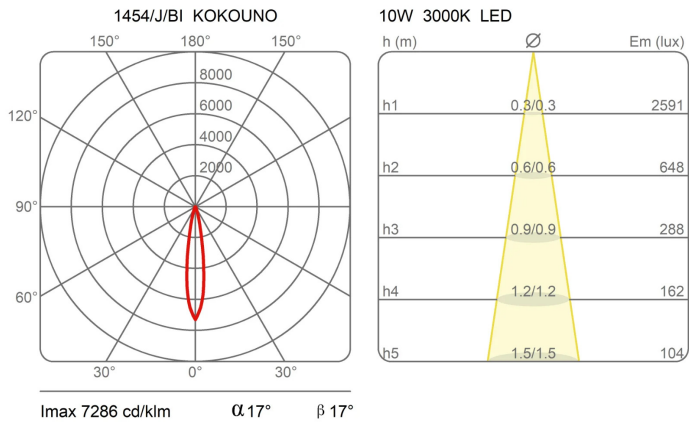

**Dimensions**

Profondità 9 cm  
 Lunghezza 50 cm  
 Diameter 5,5 cm  
 Weight 1,3 Kg

**Materials**

Structure aluminium      Diffuser polycarbonate  
 Base aluminium

Voltage	230V	Watt	8.6 W	Watt	8.6 W
Power unit	Included	Lumen	1080 lm	Lumen	1080 lm
Mounting Power Supply	Indoor	CRI	>90	CRI	>90
Power supply	Electronic power supply	Duration	50000 h	Duration	50000 h
Dimming	No dimmable	CCT	3000 K	CCT	3000 K
		Energy class	E	Energy class	E

## Photometric curves